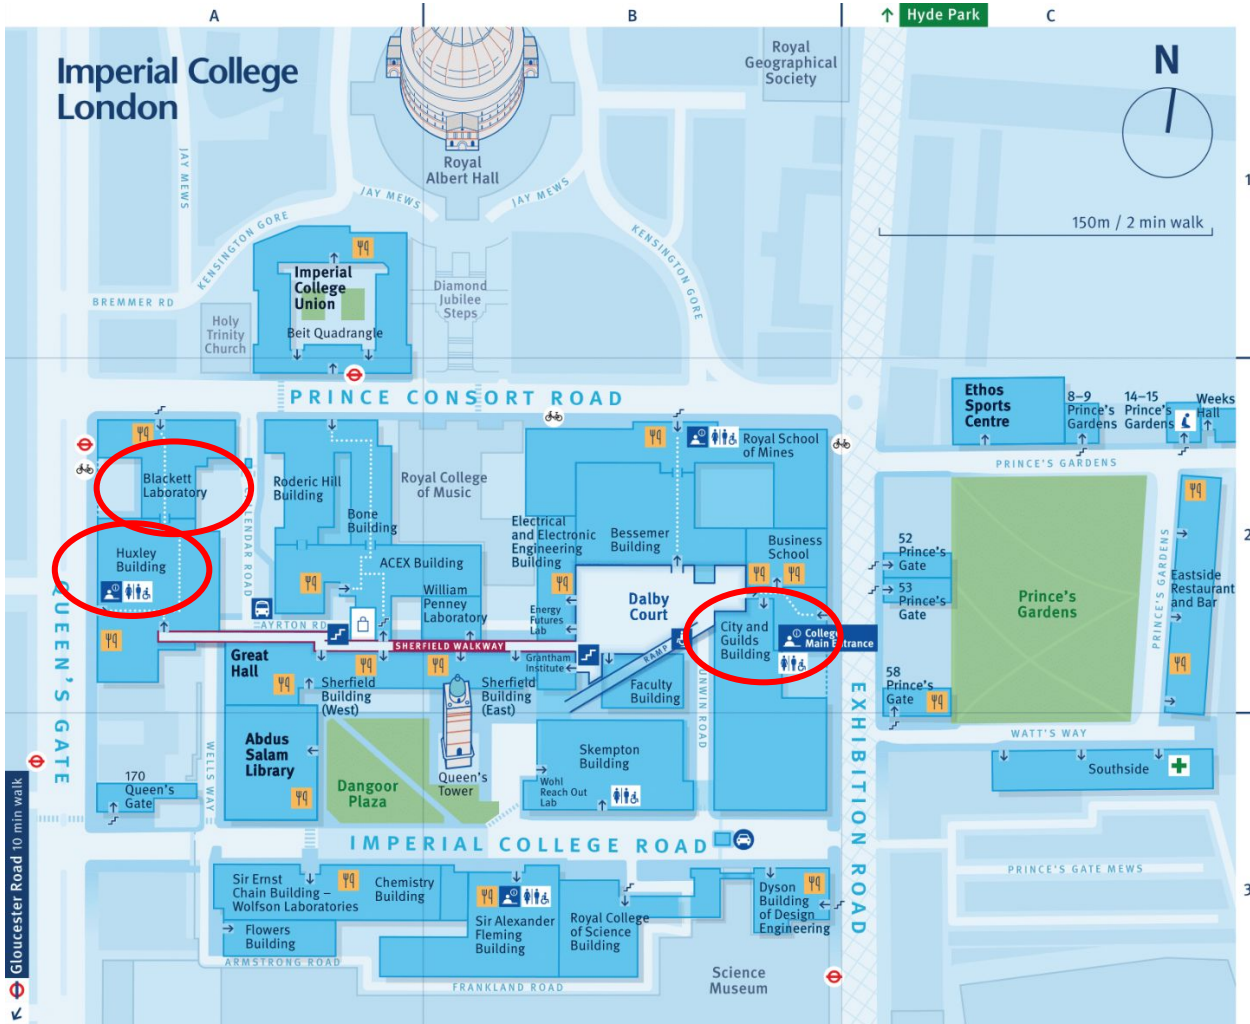

IRIS Collaboration Meeting Locations

Main meeting:
City & Guilds 664

Breakout rooms:
Blackett 521, 532, 544
(Level 5, access via walkway)

Security meeting:
Huxley 658