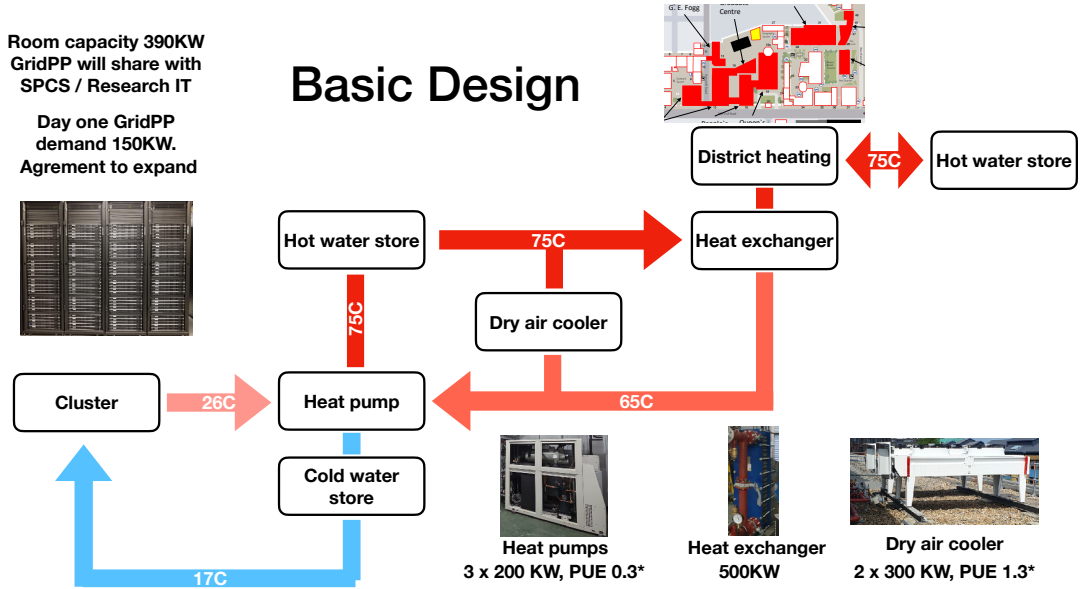

Basic Design

*Heat pumps consume apx 30KW for every 100KW transferred