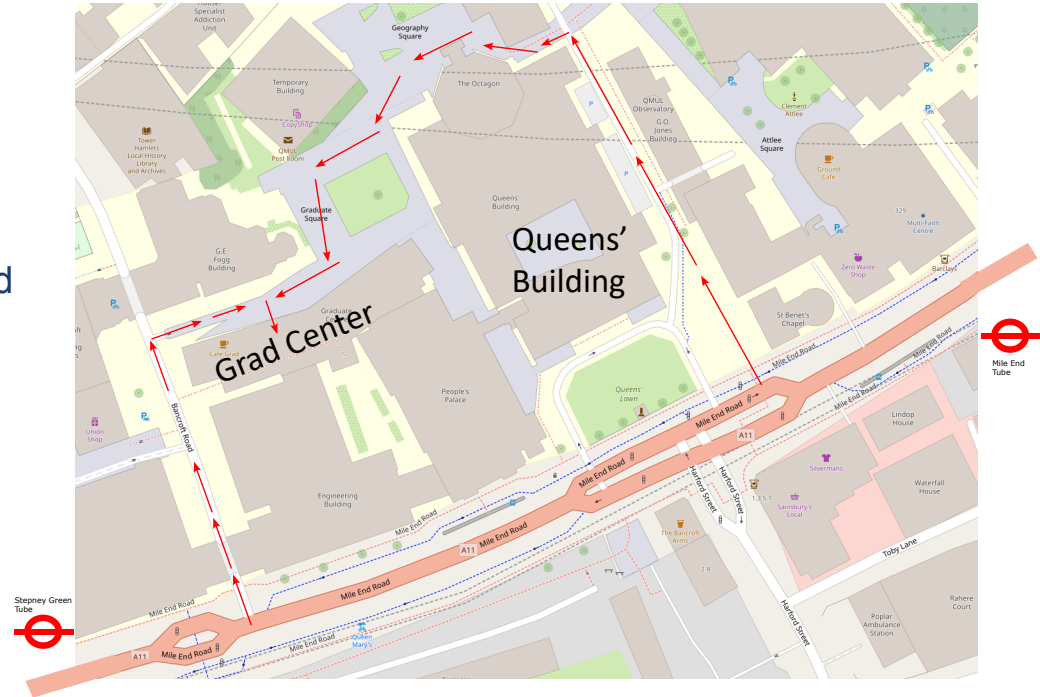

# Dinner: Graduate Centre 7th Floor @ QMUL Mile End Campus

- 7:00 for 7:30 (Until 9:45)
- Exit Mile End Tube turn left
- Exit Stepney Green Tube turn left
- Bancroft Road gate (or main gate and behind Queens' building) to Graduate Centre