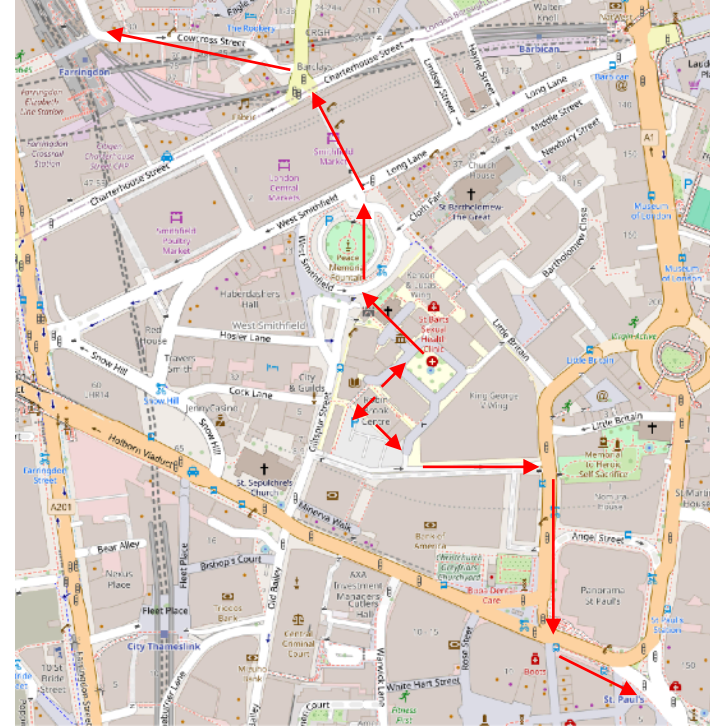

NetDRIVE Workshop

Priorities and Ethics of Research Computing Investments

End of Day 1

Dr Alex Owen
r.a.owen@qmul.ac.uk

Dinner: Graduate Centre 7th Floor @ QMUL Mile End Campus

- Hammersmith&City: Farringdon to Stepney Green
- Elizabeth Line: Farringdon to Whitechapel + Hammersmith/District Whitechapel to Stepney Green or Mile End
- Central line: St Pauls to Mile End

Dinner: Graduate Centre 7th Floor @ QMUL Mile End Campus

- 7:00 for 7:30 (Until 9:45)
- Exit Mile End Tube turn left
- Exit Stepney Green Tube turn left
- Bancroft Road gate (or main gate and behind Queens' building) to Graduate Centre