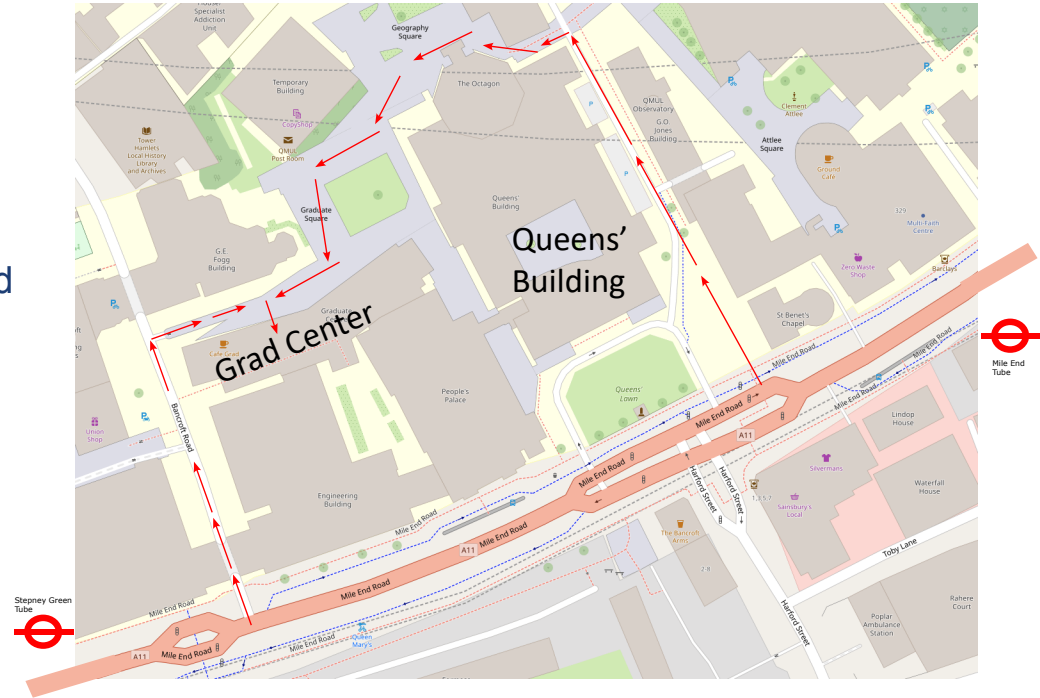

NetDRIVE Workshop

Priorities and Ethics of Research Computing Investments

End of Day 1

Dr Alex Owen
r.a.owen@qmul.ac.uk

Dinner: Graduate Centre 7th Floor @ QMUL Mile End Campus

- Hammersmith&City: Farringdon to Stepney Green
- Elizabeth Line: Farringdon to Whitechapel + Hammersmith/District Whitechapel to Stepney Green or Mile End
- Central line: St Pauls to Mile End

Dinner: Graduate Centre 7th Floor @ QMUL Mile End Campus

- 7:00 for 7:30 (Until 9:45)
- Exit Mile End Tube turn left
- Exit Stepney Green Tube turn left
- Bancroft Road gate (or main gate and behind Queens' building) to Graduate Centre